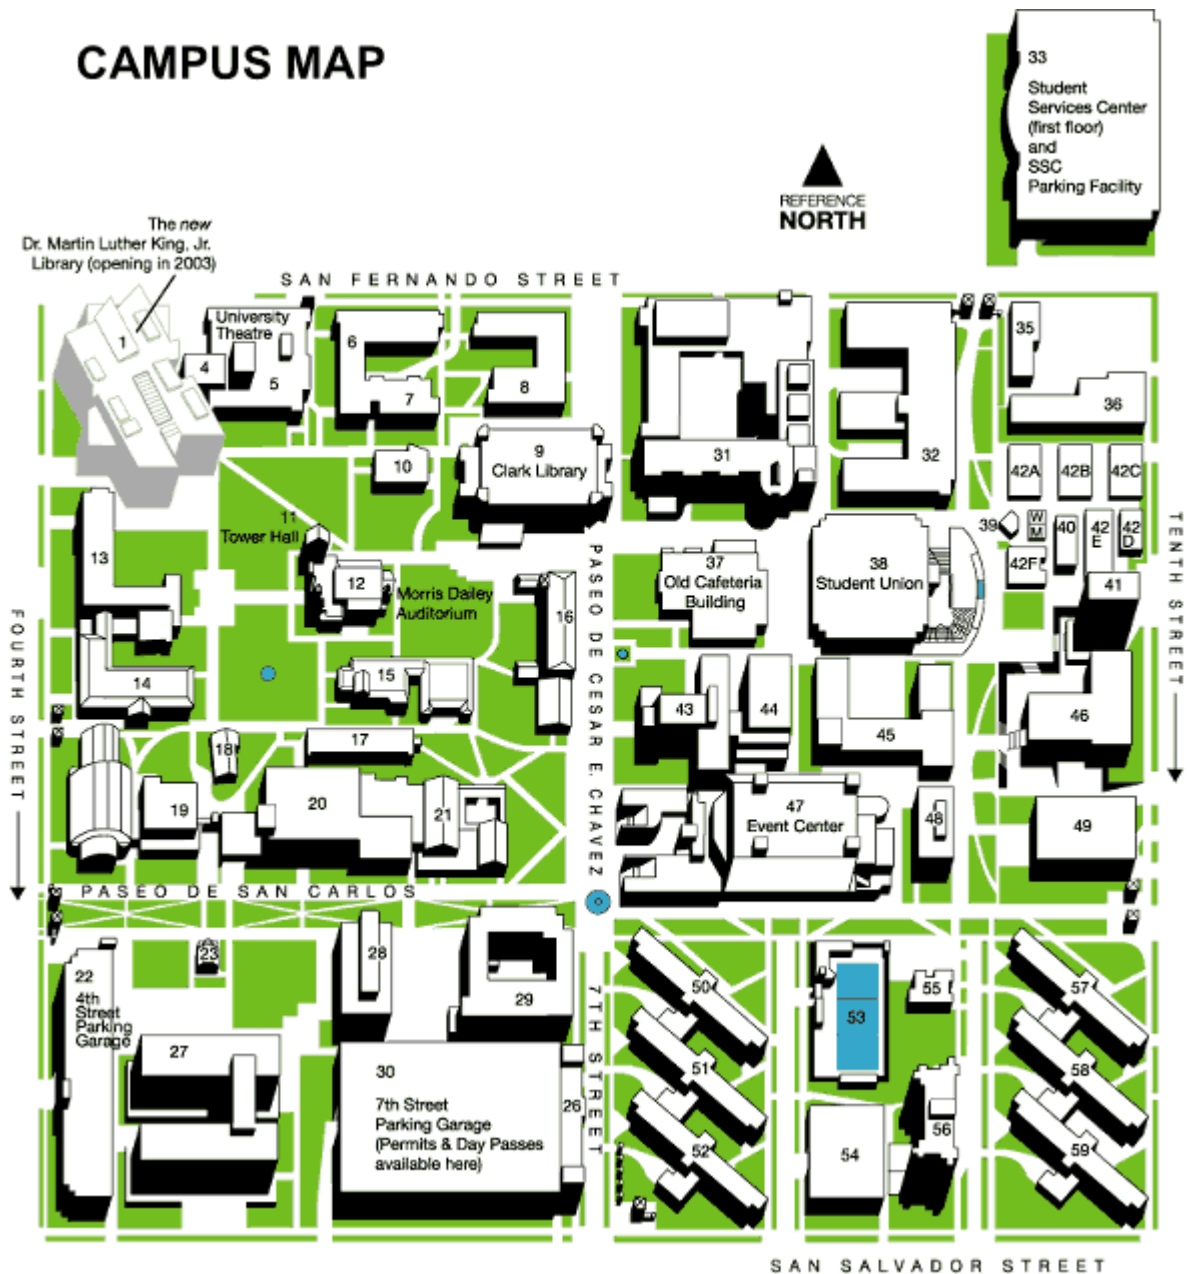

CAMPUS MAP

ADM	Administration	8	IRC	Instructional Resources Center	7
ALL	Allen Hall	57	JWH	Joe West Hall	56
ART	Art Building	45	MH	MacQuarrie Hall	28
AQX	Aquatics Facility	53	MRK	Markham Hall	58
ATM	Automated Teller Machines	39	MOD	Modular Units	42A-E
BB	Building BB	55	MD	Morris Daily Auditorium	12
BBC	Boccardo Business Center	46	MLD	Moulder Hall	59
BT	Business Tower	41	MUS	Music Building	44
F	Career Center	42F	CAF	Old Cafeteria	37
CCB	Central Classroom Building	16	Q	Building Q	40
CL	Clark Library	9	RYC	Royce Hall	51
CC	Computer Center	10	SCI	Science Building	13
CH	Concert Hall	43	SM	Spartan Memorial	18
CY	Corporation Yard	35,36	SPXC	Spartan Complex Central	20