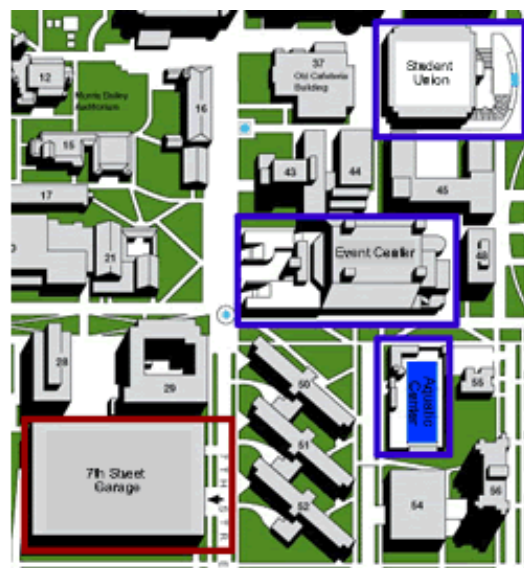

DIRECTIONS To San Jose State University

Campus Map (full view)

- Student Union Inc.
- What's New
- Upcoming Events
- Building Hours
- Student Union
- Event Center
- Aquatic Center
- Employment
- About the Union
- Privacy Policy
- Suggestions
- Site Map
- Search

Main Parking is located at the 7th street garage.
([Additional parking information](#))

Event Center:
The 7th Street Garage is a 2 minute walk to the Event Center. Simply exit the garage and the Paseo de San Carlos towards the fountain and the Event Center Box Office marquee.

Student Union:
The Student Union is a 5 minute walk from the 7th Street Garage. Simply exit the garage past the Event Center and Music Building. Take a right at the second fountain and walk about 50 yards. The Student Union will be on your left hand side.

Aquatic Center:
The 7th Street Garage is a 2 minute walk to the Aquatic Center. Simply exit the garage and walk towards the fountain and the Event Center Box Office marquee. The Aquatic Center is located just south of Box Office; right next to Event Center.

Driving Directions? Try our directions below or go to [Yahoo! Maps](#).

From U.S. 101

- Take I-280 northbound to 7th street exit.
- Turn right on 7th Street and follow till it dead ends at the parking garage.

From San Francisco, Cupertino; Interstate 280-Southbound:

- Take the 7th Street Exit
- Turn left on at the light
- Follow 7th Street till it dead ends at the parking garage.

From Oakland, East Bay; 880-Southbound:

- Take Interstate 880 to US Highway 101 South
- Take I-280 northbound to 7th street exit.
- Turn right on 7th Street and follow till it dead ends at the parking garage.

From Walnut Creek, Concord, Pleasanton, Sacramento; 680-Southbound

- 680 Southbound will turn into 280 Northbound
- Take the 7th Street Exit
- Turn right on to 7th Street and follow until it dead ends at the parking garage.

From Santa Cruz; 17-Northbound

- Take 17 North to Interstate 280 South
- Exit at 7th street.
- Turn left on to 7th Street and follow till it dead ends at the parking garage.

From Palo Alto, South San Francisco; US Highway 101-Southbound

- Take US Highway 101 south into San Jose